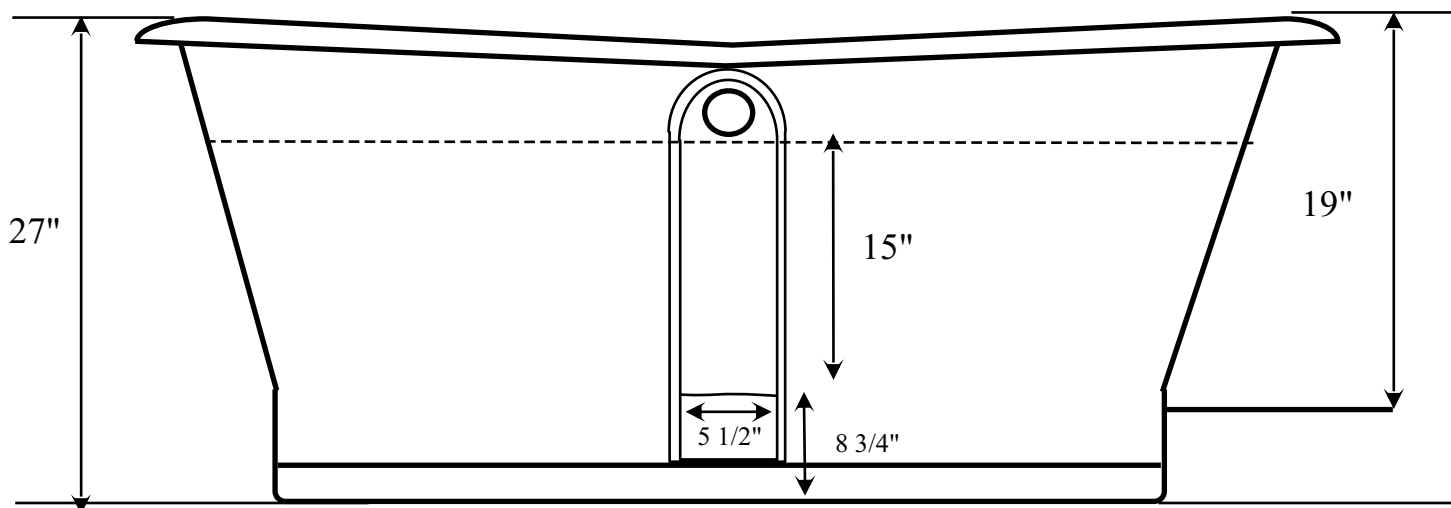

SUNRISE SPECIALTY CO.

Water Capacity 56 Gallons

**#872 Piedmont
Double Ended Bathtub**
(Less faucet drill, continuous roll rim)

Back of tub