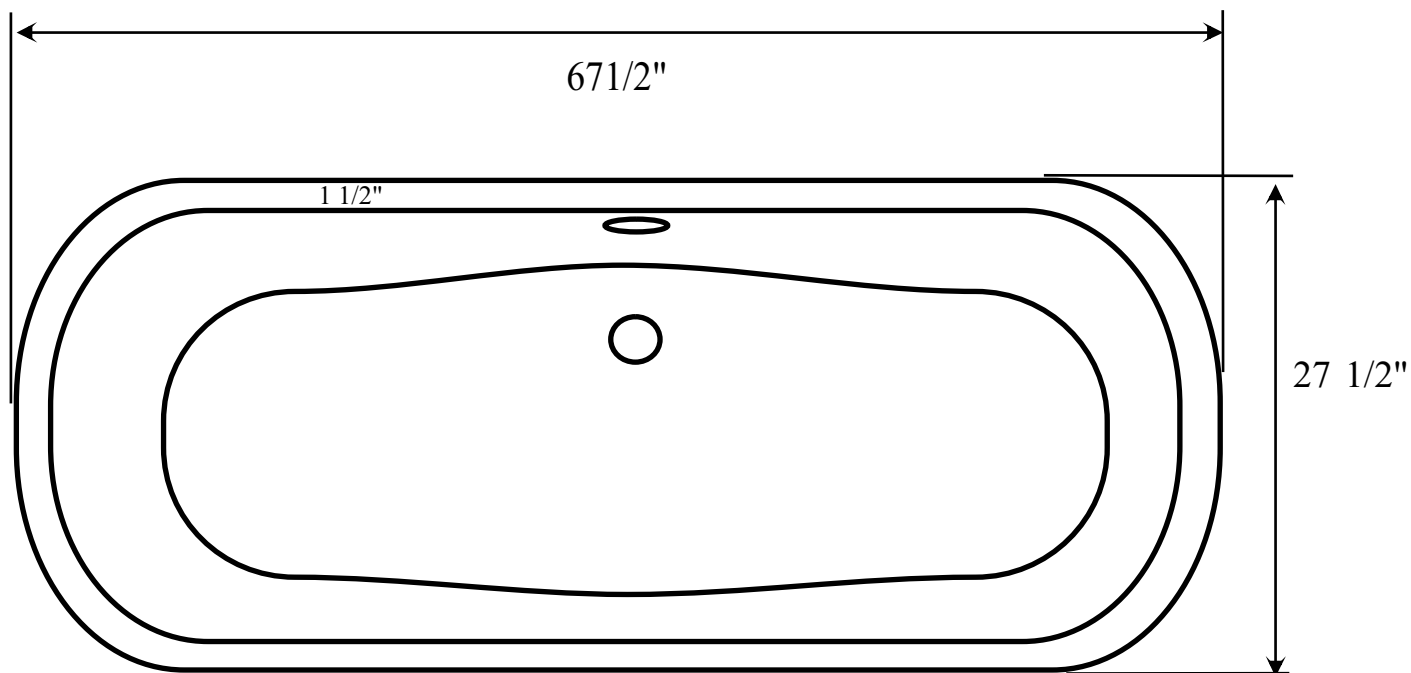

SUNRISE SPECIALTY CO.

Water Capacity 56 Gallons

**#872 Piedmont
Double Ended Bathtub**
(Less faucet drill, continuous roll rim)

Back of tub