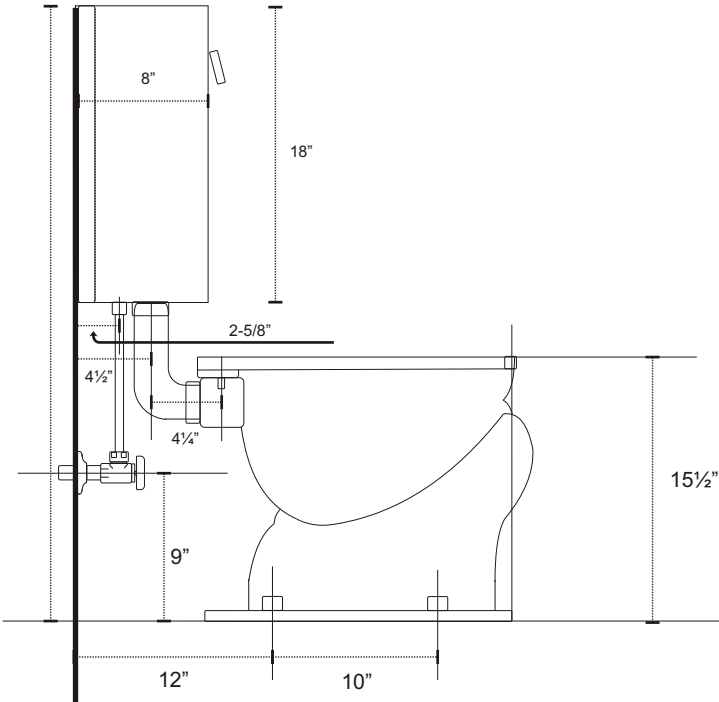

#902 Pillbox Water Closet

2-1/8" trapway
2"od flush elbow
concealed trap
vitreous china
UPC approved
12" min / 14" max
rough