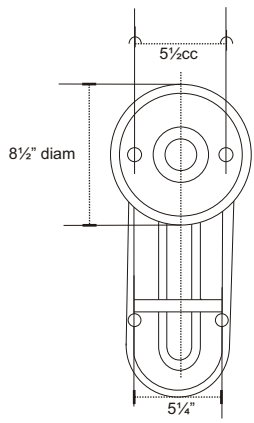

#902 Pillbox Water Closet

2-1/8" trapway
2"od flush elbow
concealed trap
vitreous china
UPC approved
12" min / 14" max
rough