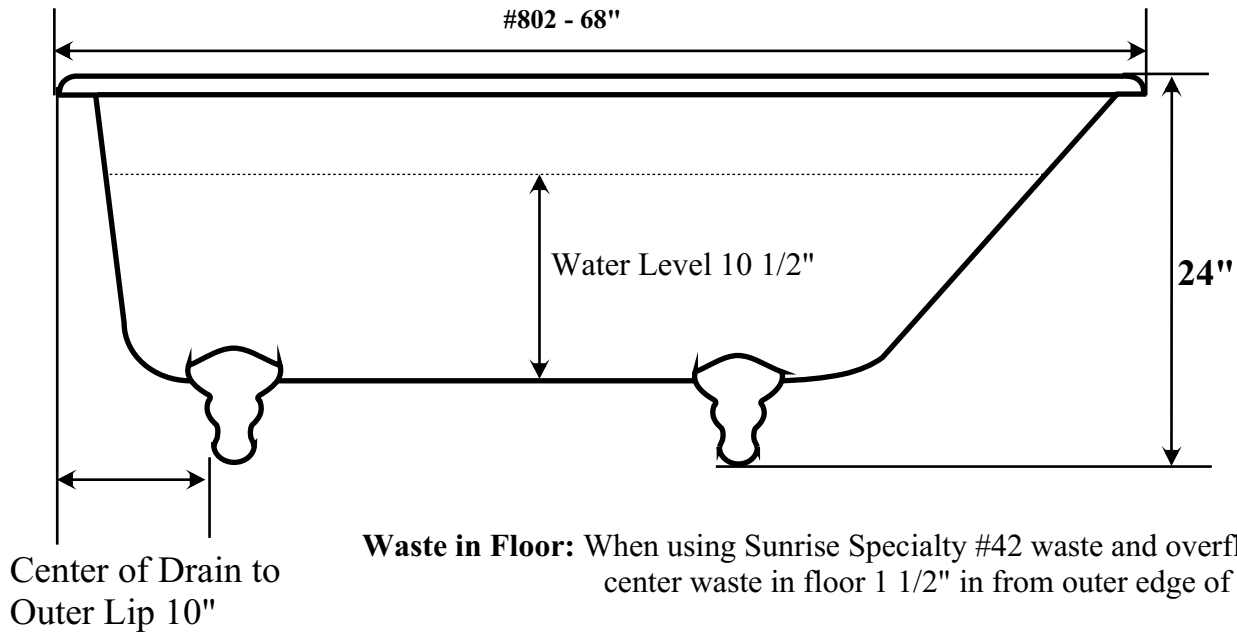

SUNRISE SPECIALTY CO.

#800 #801 & #802 Classic Clawfoot Tub

Dimensions: 800 54" x 31"
 801 61" x 31"
 802 68" x 31"

Capacity: 800 41 Gallons
 801 45 Gallons
 802 49 Gallons

#800 - 54"
 #801 - 61"
 #802 - 68"

Waste in Floor: When using Sunrise Specialty #42 waste and overflow, center waste in floor 1 1/2" in from outer edge of tub.

Hot & Cold Supplies: When using #55 supplies, position hot & cold 8" center to center 2" out from edge of tub.