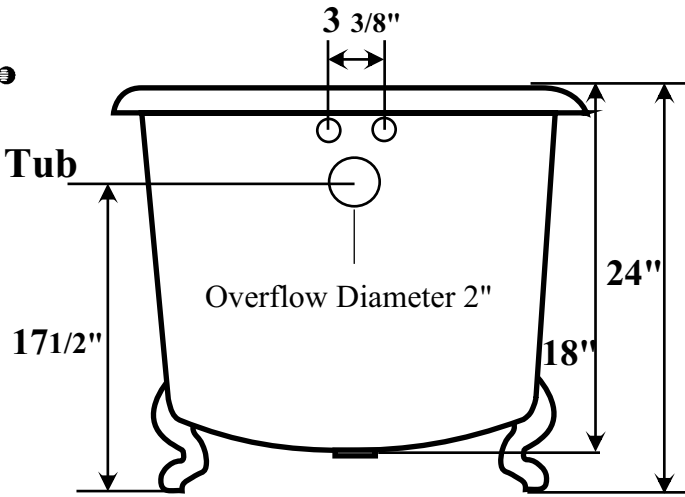

SUNRISE SPECIALTY CO.

#800 #801 & #802 Classic Clawfoot Tub

Dimensions: 800 54" x 31"
 801 61" x 31"
 802 68" x 31"

Capacity: 800 41 Gallons
 801 45 Gallons
 802 49 Gallons

#800 - 54"
 #801 - 61"
 #802 - 68"

Waste in Floor: When using Sunrise Specialty #42 waste and overflow, center waste in floor 1 1/2" in from outer edge of tub.

Hot & Cold Supplies: When using #55 supplies, position hot & cold 8" center to center 2" out from edge of tub.