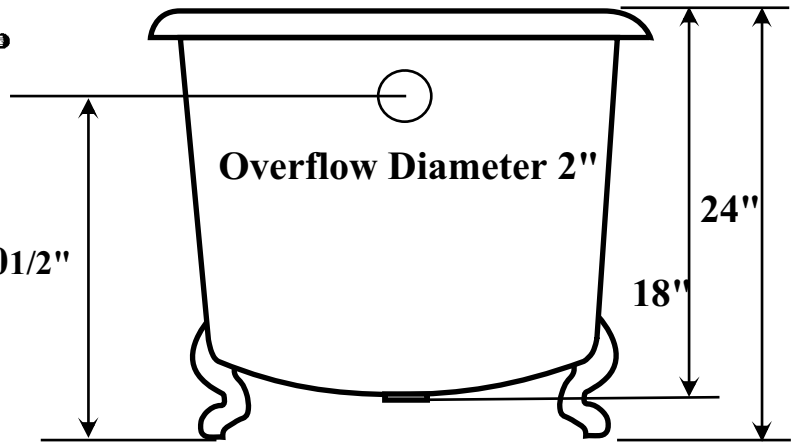

SUNRISE SPECIALTY CO.

#810, #811 & #812 European Clawfoot Tub

Dimensions: 810 54" x 31" 20 1/2"
 811 61" x 31"
 812 68" x 31"

Capacity: 810 45 Gallons
 811 50 Gallons
 812 54 Gallons

#810 - 54"
 #811 - 61"
 #812 - 68"

**Center of Drain to
Outer Lip 10"**

Waste in Floor: When using Sunrise Specialty
42 waste & overflow, center waste in floor 1 1/2"
in from outer edge of tub.