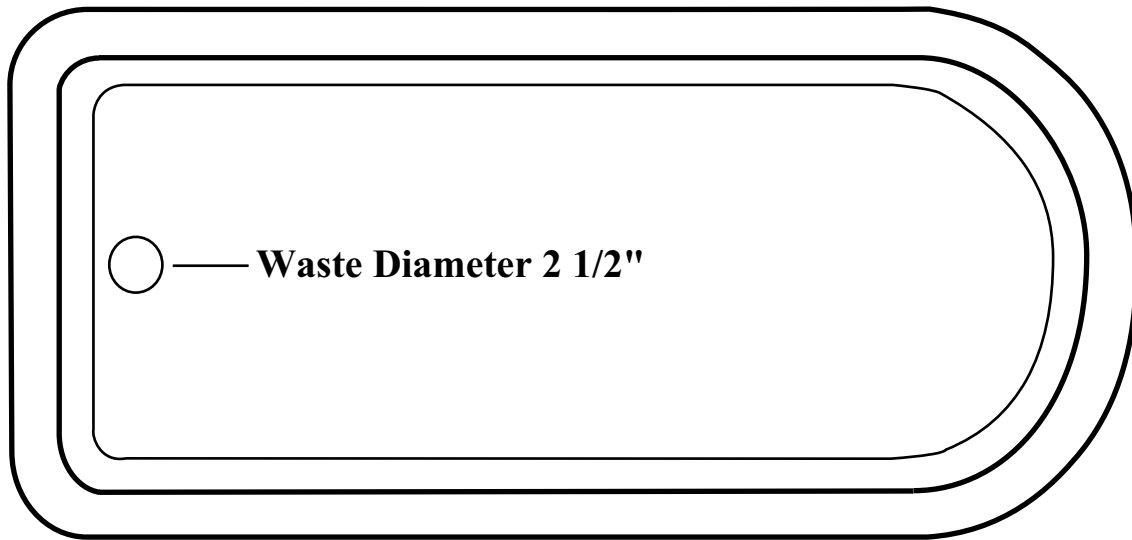

SUNRISE SPECIALTY CO.

#810, #811 & #812 European Clawfoot Tub

Dimensions: 810 54" x 31" 20 1/2"
 811 61" x 31"
 812 68" x 31"

Capacity: 810 45 Gallons
 811 50 Gallons
 812 54 Gallons

#810 - 54"
 #811 - 61"
 #812 - 68"

**Center of Drain to
Outer Lip 10"**

Waste in Floor: When using Sunrise Specialty
42 waste & overflow, center waste in floor 1 1/2"
in from outer edge of tub.