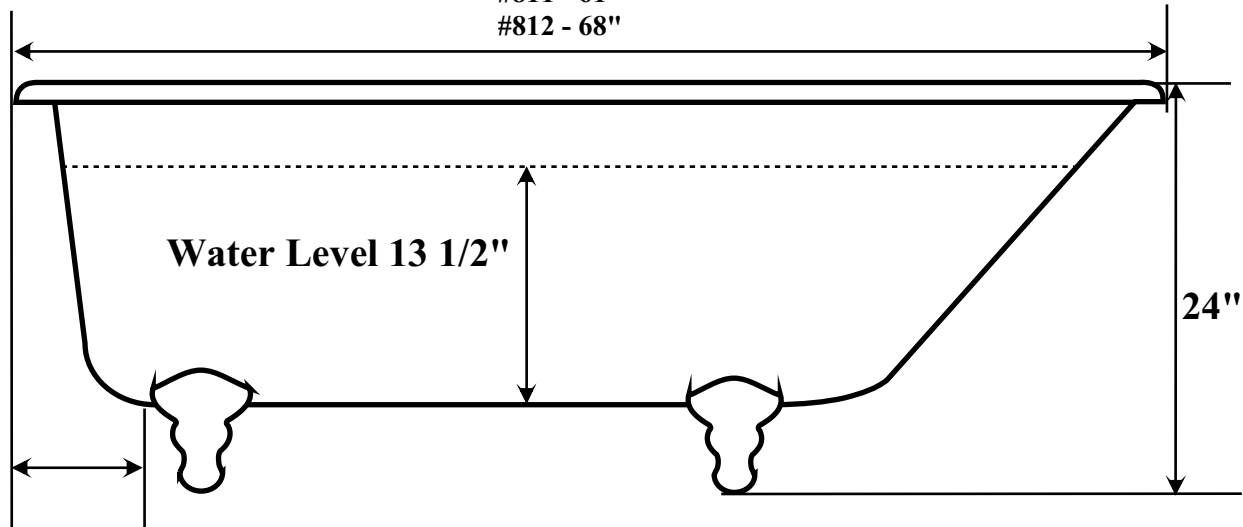

SUNRISE SPECIALTY CO.

#810, #811 & #812 European Clawfoot Tub

Dimensions: 810 54" x 31" 20 1/2"
 811 61" x 31"
 812 68" x 31"

Capacity: 810 45 Gallons
 811 50 Gallons
 812 54 Gallons

#810 - 54"
 #811 - 61"
 #812 - 68"

**Center of Drain to
Outer Lip 10"**

Waste in Floor: When using Sunrise Specialty
42 waste & overflow, center waste in floor 1 1/2"
in from outer edge of tub.