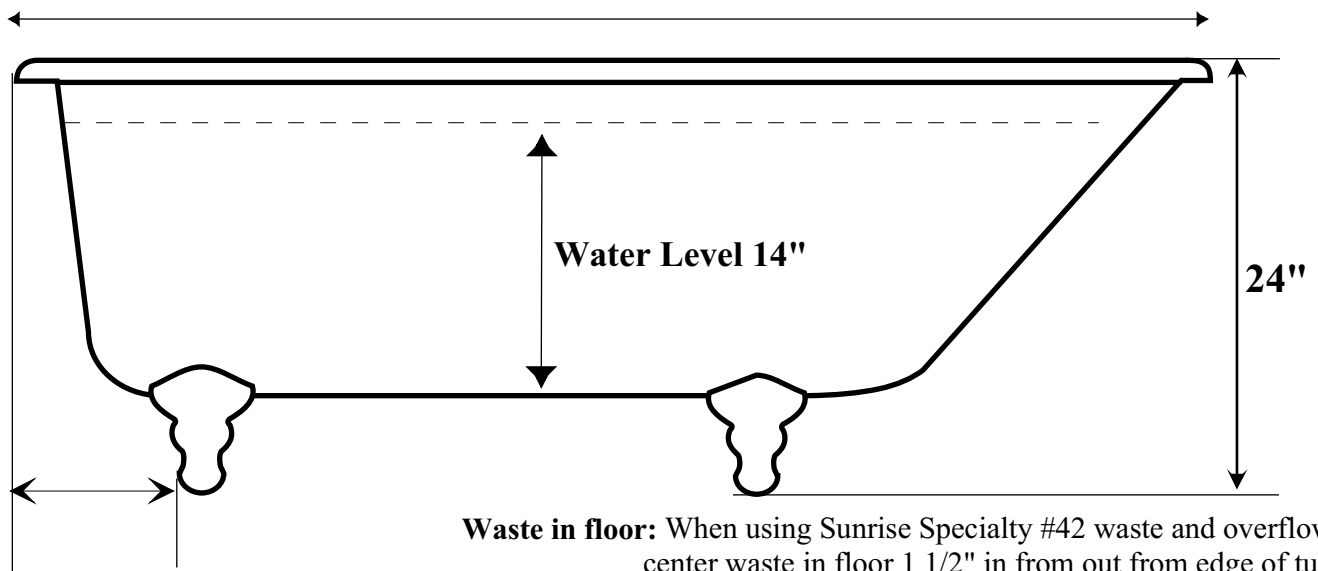

SUNRISE SPECIALTY CO.

**#820, #821 & #822
European Clawfoot Tub
Drilled 8"cc on deck**

Dimensions: 820 54" x 31"
821 61" x 31"
822 68" x 31"

Capacity: 820 45 Gallons
821 50 Gallons
822 54 Gallons

**Center of Drain to
Outer Lip 10"**

Waste in floor: When using Sunrise Specialty #42 waste and overflow, center waste in floor 1 1/2" in from out from edge of tub.

Hot & Cold Supplies: When using #56 supplies, position hot & cold 8" center to center on each side of the waste out of floor.