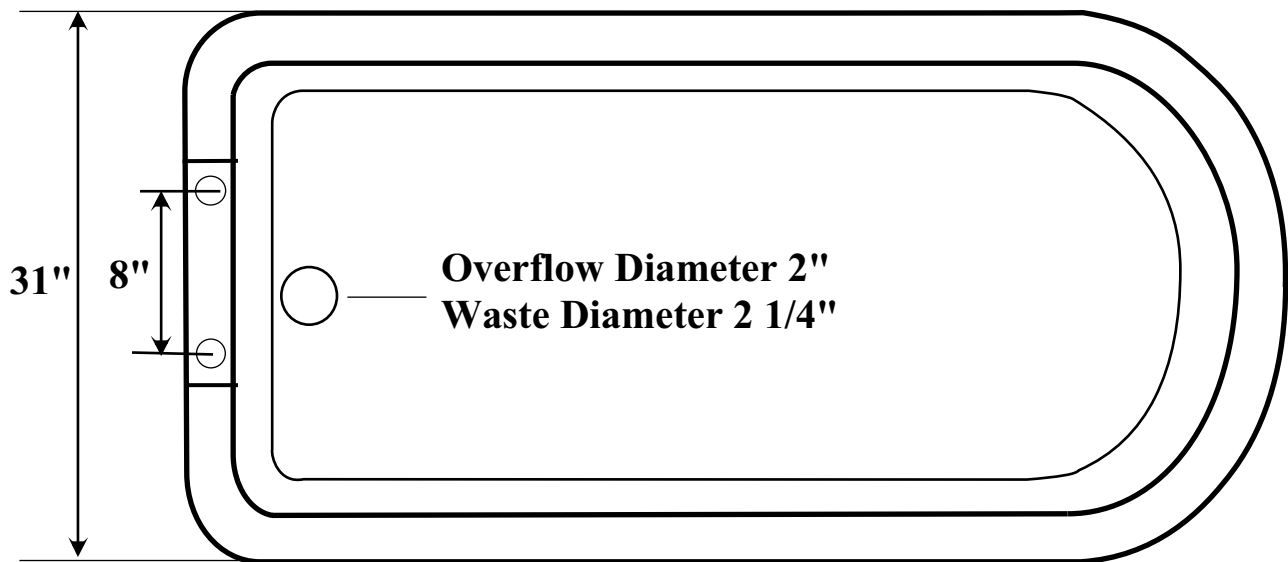

SUNRISE SPECIALTY CO.

**#820, #821 & #822
European Clawfoot Tub
Drilled 8"cc on deck**

Dimensions: 820 54" x 31"
821 61" x 31"
822 68" x 31"

Capacity: 820 45 Gallons
821 50 Gallons
822 54 Gallons

**Center of Drain to
Outer Lip 10"**

Waste in floor: When using Sunrise Specialty #42 waste and overflow, center waste in floor 1 1/2" in from out from edge of tub.

Hot & Cold Supplies: When using #56 supplies, position hot & cold 8" center to center on each side of the waste out of floor.