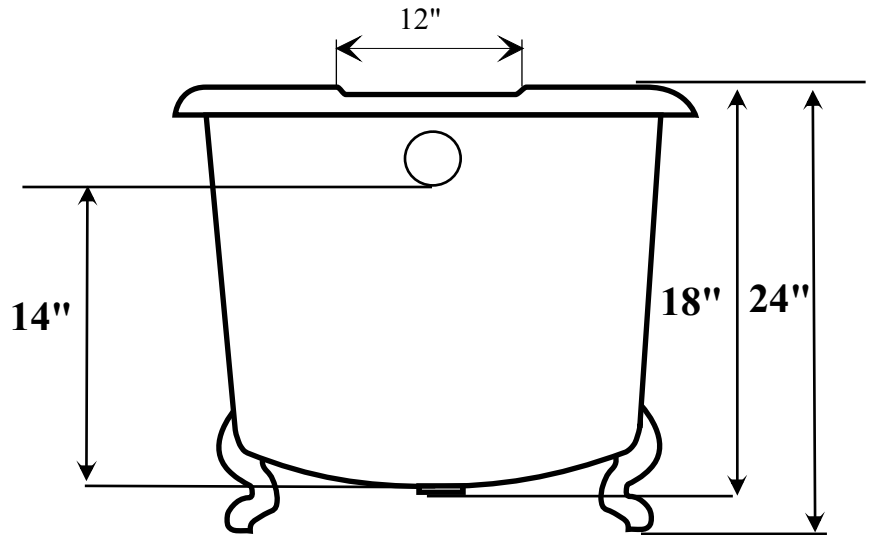

SUNRISE SPECIALTY CO.

**#820, #821 & #822
European Clawfoot Tub
Drilled 8"cc on deck**

Dimensions: 820 54" x 31"
821 61" x 31"
822 68" x 31"

Capacity: 820 45 Gallons
821 50 Gallons
822 54 Gallons

**Center of Drain to
Outer Lip 10"**

Waste in floor: When using Sunrise Specialty #42 waste and overflow, center waste in floor 1 1/2" in from out from edge of tub.

Hot & Cold Supplies: When using #56 supplies, position hot & cold 8" center to center on each side of the waste out of floor.