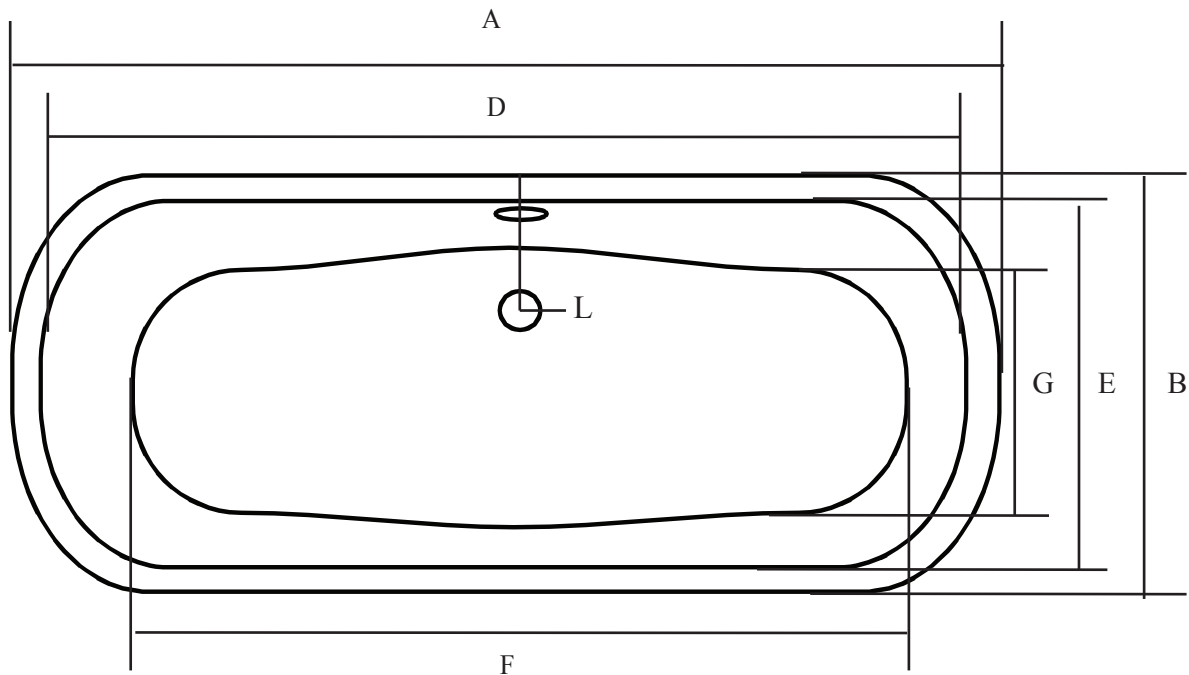

SUNRISE

67" Piedmont Bath
#872 Continuous Rolled Rim

Dimensions in Inches											
A	B	C	D	E	F	G	H	I	J	K	L
67	28	20	64	24	48	19	13	25	-	-	10

Overflow Diameter is 2 1/8"
Waste Diameter is 2 1/2"
Rim Width is 3"
Hole Diameter is 1 3/4"
Water Capacity is 57 Gal
Bathing Well 48"L x 18 5/16"W
Weight of Tub is 436 lbs

The drain is centered under the rim of the tub