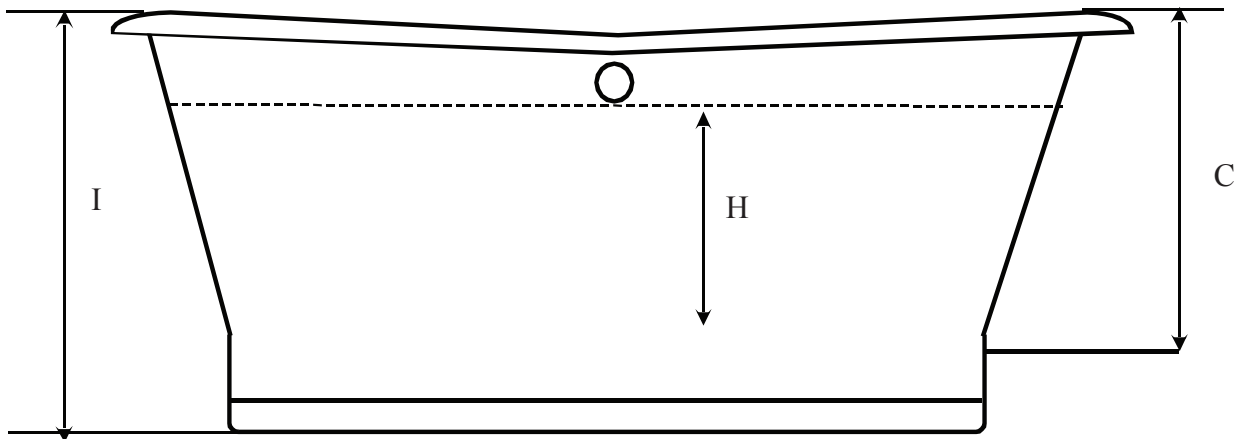

SUNRISE

67" Piedmont Bath
#872 Continuous Rolled Rim

Dimensions in Inches											
A	B	C	D	E	F	G	H	I	J	K	L
67	28	20	64	24	48	19	13	25	-	-	10

Overflow Diameter is 2 1/8"
Waste Diameter is 2 1/2"
Rim Width is 3"
Hole Diameter is 1 3/4"
Water Capacity is 57 Gal
Bathing Well 48"L x 18 5/16"W
Weight of Tub is 436 lbs

The drain is centered under the rim of the tub