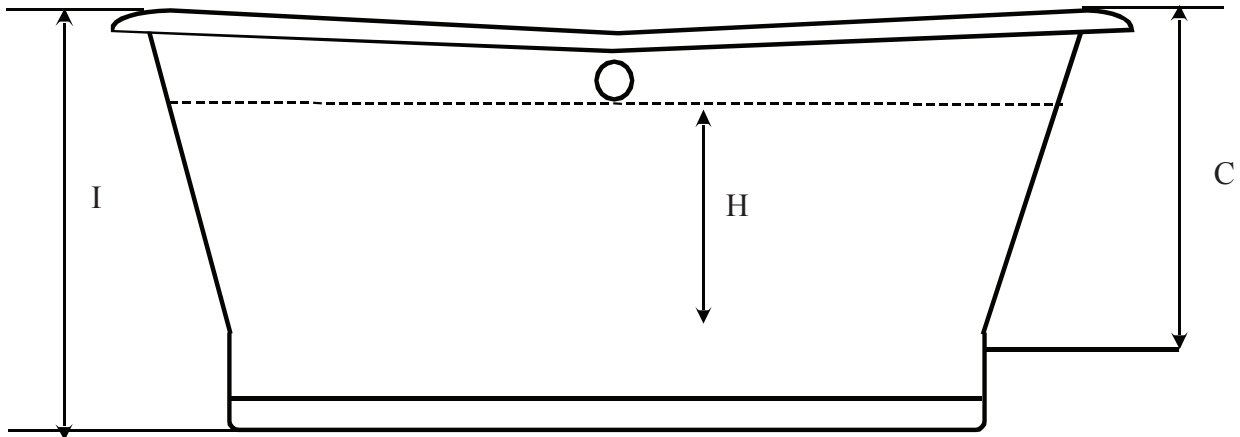

SUNRISE

#874 67" Copper Leaf Skirted Bath

Dimensions in Inches											
A	B	C	D	E	F	G	H	I	J	K	L
67	28	20	64	24	48	19	13	25	-	-	10

Overflow Diameter is 2 1/8"
 Waste Diameter is 2 1/2"
 Rim Width is 2"
 Hole Diameter is 1 3/4"
 Water Capacity is 57 Gal
 Bathing Well 48"L x 18 5/16"W
 Weight of Tub is 436 lbs

The drain is centered under the rim of the tub