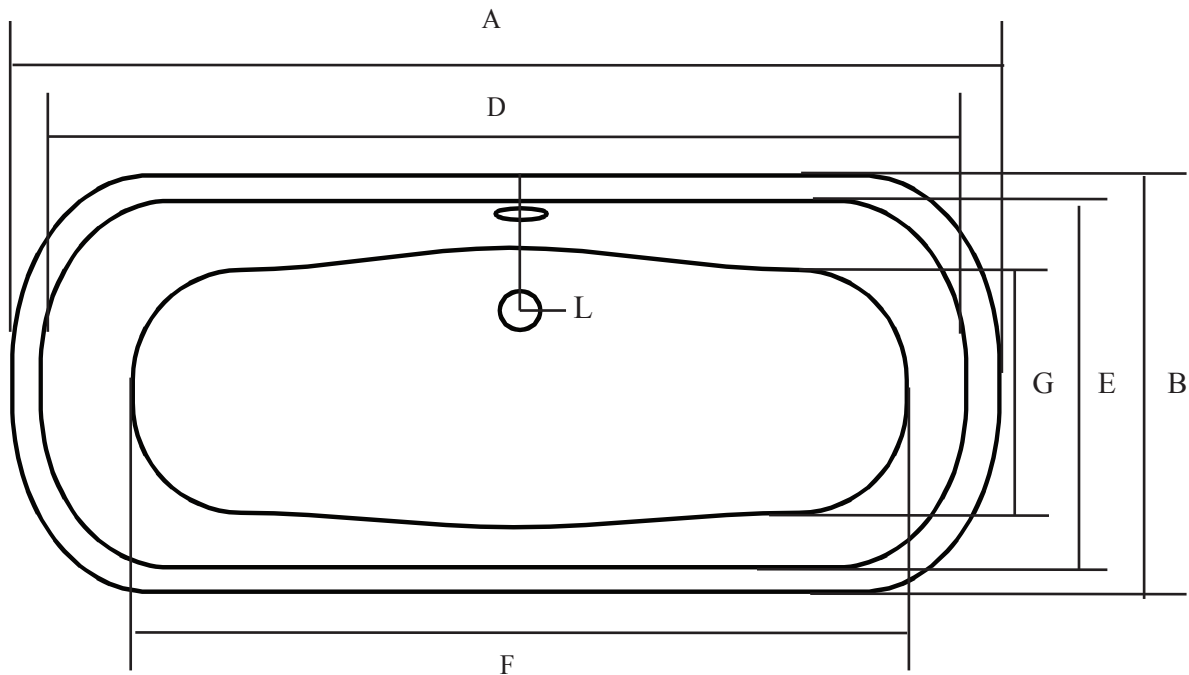

SUNRISE

#874 67" Copper Leaf Skirted Bath

Dimensions in Inches											
A	B	C	D	E	F	G	H	I	J	K	L
67	28	20	64	24	48	19	13	25	-	-	10

Overflow Diameter is 2 1/8"
 Waste Diameter is 2 1/2"
 Rim Width is 2"
 Hole Diameter is 1 3/4"
 Water Capacity is 57 Gal
 Bathing Well 48"L x 18 5/16"W
 Weight of Tub is 436 lbs

The drain is centered under the rim of the tub